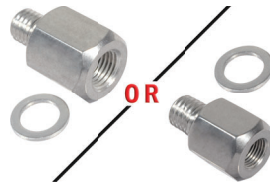

Oil Gauge Adapter
ICT# 551157-125NP $18.99
OR
ICT# 551157-250NP $18.99