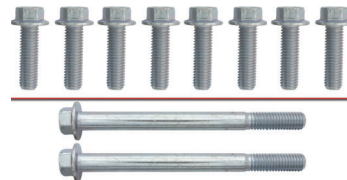

Short Tube Headers
ICT# SPE-25-1057

LT Flexplate
ICT# 551838-LT01 \$164.99

Oil Pan
ICT# HLY-302-20

Transmission Adapter
ICT# 551165 \$30.99

Power Steering Hose Kit Price Starting At
ICT# 551082-HPXX \$76.99
XX = 18",24",30",36, 48",60"

Oil Cooler Block Off
ICT# 551357 \$31.99

Transmission Dipstick Tube Adapter
ICT# 551344 \$24.99

Spark Plug Wire Kit
ICT# 551083 \$120.99

Heater Core Bypass Hose
ICT# 551699 \$18.99

Transmission Bolt Kit
ICT# 551652 \$16.99