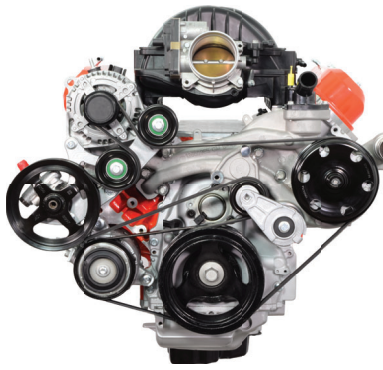

Scan to view parts for this vehicle

1960-66 Chevy C10

This vehicle has been 3D laser scanned and modeled by ICT Billet to ensure direct fitment with the below parts. Re-uses the following factory accessories: A/C compressor & lines, and power steering pump.

Alternator / Power Steering Bracket Kit
ICT# 551368 \$241.99

Engine Mounts
ICT# 551363X \$79.99

Coolant Gauge Adapter
ICT# 551782-375 \$36.99

Oil Gauge Adapter
ICT# 551157-125NP \$18.99
OR
ICT# 551157-250NP \$18.99

Short Tube Headers
ICT# SPE-25-1057

LT Flexplate
ICT# 551838-LT01 \$164.99

Oil Pan
ICT# HLY-302-20

Transmission Adapter
ICT# 551165 \$30.99

Power Steering Hose Kit Price Starting At
ICT# 551082-HPXX \$76.99
XX = 18",24",30",36, 48",60"