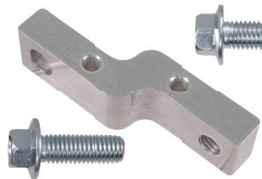

Scan to view parts for this vehicle

1967-72 Chevy C10

This vehicle has been 3D laser scanned and modeled by ICT Billet to ensure direct fitment with the below parts. Re-uses the following factory accessories: A/C compressor & lines, and power steering pump.

Short Tube Headers
ICT# SPE-25-1057

LT Flexplate
ICT# 551838-LT01 \$164.99

Oil Pan
ICT# HLY-302-20

Transmission Adapter
ICT# 551165 \$30.99

Power Steering Hose Kit Price Starting at \$76.99
ICT# 551082-HPHXX
XX = 18",24",30",36, 48",60"

Oil Cooler Block Off
ICT# 551357 \$31.99

Transmission Dipstick Tube Adapter
ICT# 551344 \$24.99

Spark Plug Wire Kit
ICT# 551083 \$120.99

Heater Core Bypass Hose
ICT# 551699 \$18.99

Heater Core Hose Kit
ICT# 551065 \$54.99