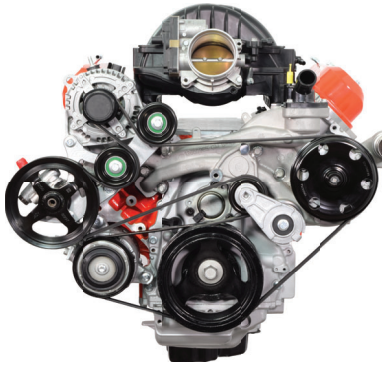

Scan to view parts for this vehicle

1967-72 Chevy C10

This vehicle has been 3D laser scanned and modeled by ICT Billet to ensure direct fitment with the below parts. Re-uses the following factory accessories: A/C compressor & lines, and power steering pump.

Alternator / Power Steering Bracket Kit
ICT# 551368 \$249.99

Engine Mounts
ICT# 551363X \$79.99

Coolant Gauge Adapter
ICT# 551782-375 \$36.99

Oil Gauge Adapter
ICT# 551157-125NP OR
ICT# 551157-250NP \$18.99

Short Tube Headers
ICT# SPE-25-1057

LT Flexplate
ICT# 551838-LT01 \$164.99

Oil Pan
ICT# HLY-302-20

Transmission Adapter
ICT# 551165 \$30.99

Power Steering Hose Kit Price Starting at \$76.99
ICT# 551082-HPHXX
XX = 18",24",30",36, 48",60"