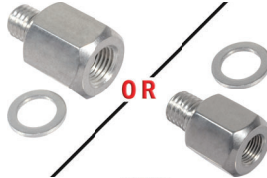

Oil Gauge Adapter
ICT# 551157-125NP OR
ICT# 551157-250NP $18.99