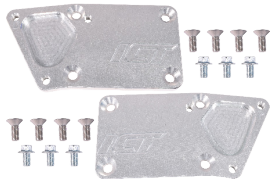

LS Swap

ICT **BILLET**.COM

1968-72 A-Body Chevelle

Scan to view parts for this vehicle

This vehicle has been 3D laser scanned and modeled by ICT Billet to ensure direct fitment with the below parts.

A/C Brackets (508)
ICT# 551474

\$299.99

Alternator / Power Steering
Bracket Kit

ICT# 551747

\$181.99

Engine Mounts
ICT# 551128-301

\$60.99

Coolant & Oil Gauge
Master Adapter Set

ICT# 551156

\$48.99

Headers
ICT# SPE-25-1039

Coolant Crossover
Upper Hose Adapter

ICT# AN627-20X125

\$18.99

Flexplate
ICT# 551356X

\$159.99

Transmission Adapter
ICT# 551165