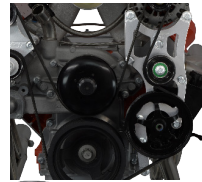

Alternator / Power Steering
Bracket Kit

ICT# 551747

$181.99