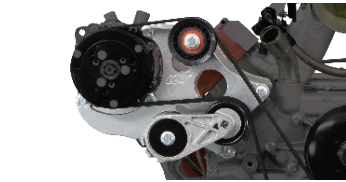

LS Swap

ICT **BILLET**.COM

1968-72 A-Body Chevelle

Scan to view parts for this vehicle

This vehicle has been 3D laser scanned and modeled by ICT Billet to ensure direct fitment with the below parts.

A/C Brackets (508)
ICT# 551474

\$299.99

Alternator / Power Steering
Bracket Kit

ICT# 551747

\$181.99

Engine Mounts
ICT# 551128-301

\$60.99

Coolant & Oil Gauge
Master Adapter Set

ICT# 551156