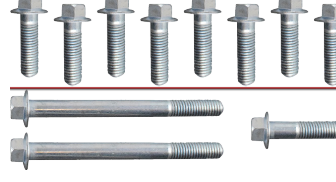

Starter Bolt Kit
ICT# 551681

$16.99