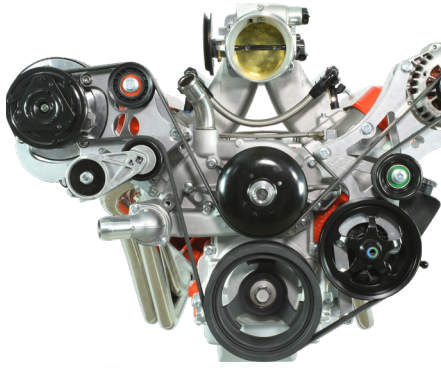

LS Swap

ICT BILLET
.COM

1988-95 Chevy TBI Truck

Scan to view parts
for this vehicle

This vehicle has been 3D laser scanned and modeled by ICT Billet to ensure direct fitment with the below parts.
Re-uses the following factory accessories: A/C compressor & lines, and power steering pump & lines.

A/C Bracket (R4)
(88-95 TBI)
ICT# 551585X
\$241.99

Alternator /
Power Steering
Bracket Kit
(88-95 TBI)
ICT# 551519X
\$181.99

Oil Pan
Holley# 302-2

Coolant & Oil Gauge
Master Adapter Set
ICT# 551156
\$48.99

Engine Mounts
2WD ICT# 5510-KIT001EM \$181.99
4WD ICT# 5510-KIT002EM \$181.99

Coolant Crossover
Upper Hose Adapter
ICT# AN627-20X125
\$18.99

Headers
SPE# 25-1039

Transmission Adapter
ICT# 551165
\$30.99

Flexplate
ICT# 551356X
\$159.99