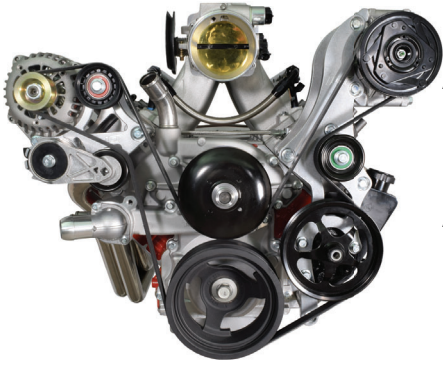

## 1994-04 Chevy S10

Scan to view parts for this vehicle

This vehicle has been 3D laser scanned and modeled by ICT Billet to ensure direct fitment with the below parts. Re-uses the following factory V6 S10 accessories: alternator, A/C compressor & lines, power steering pump & lines \*(does not fit 94-95 P.S. pumps), and radiator (used with two(2) electric fans mounted on front)