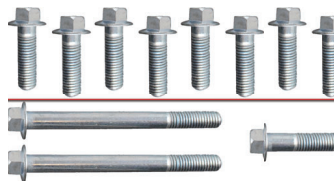

Transmission Adapter  
ICT# 551165 \$30.99

Heater Core Bypass Hose  
ICT# 551699 \$18.99

Oil Cooler Block Off  
ICT# 551621 \$19.99

Heater Core Hose Kit  
ICT# 551065 \$54.99

Spark Plug Wire Kit  
ICT# 551083 \$120.99

Direct Fit LS S10 Wire Harness  
ICT# BPA-H1000

Transmission Bolt Kit  
ICT# 551652 \$16.99

Starter Bolt Kit  
ICT# 551681 \$21.99