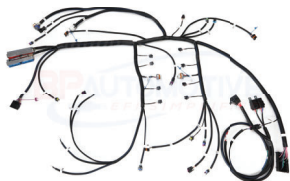

## 1994-04 Chevy S10

Scan to view parts for this vehicle

This vehicle has been 3D laser scanned and modeled by ICT Billet to ensure direct fitment with the below parts. Re-uses the following factory V6 S10 accessories: alternator, A/C compressor & lines, power steering pump & lines \*(does not fit 94-95 P.S. pumps), and radiator (used with two(2) electric fans mounted on front)

Coolant & Oil Gauge Master Adapter Set  
ICT# 551156 \$48.99

Coolant Crossover Upper Hose Adapter  
ICT# 551675 \$60.99

Coolant Crossover Upper Hose Adapter  
ICT# AN627-20X125 \$18.99

Transmission Dipstick Tube Adapter  
ICT# 551323 \$24.99

Transmission Adapter  
ICT# 551165 \$30.99

Heater Core Bypass Hose  
ICT# 551699 \$18.99

Oil Cooler Block Off  
ICT# 551621 \$19.99

Heater Core Hose Kit  
ICT# 551065 \$54.99

Spark Plug Wire Kit  
ICT# 551083 \$120.99

Direct Fit LS S10 Wire Harness  
ICT# BPA-H1000

Transmission Bolt Kit  
ICT# 551652 \$16.99

Starter Bolt Kit  
ICT# 551681 \$21.99