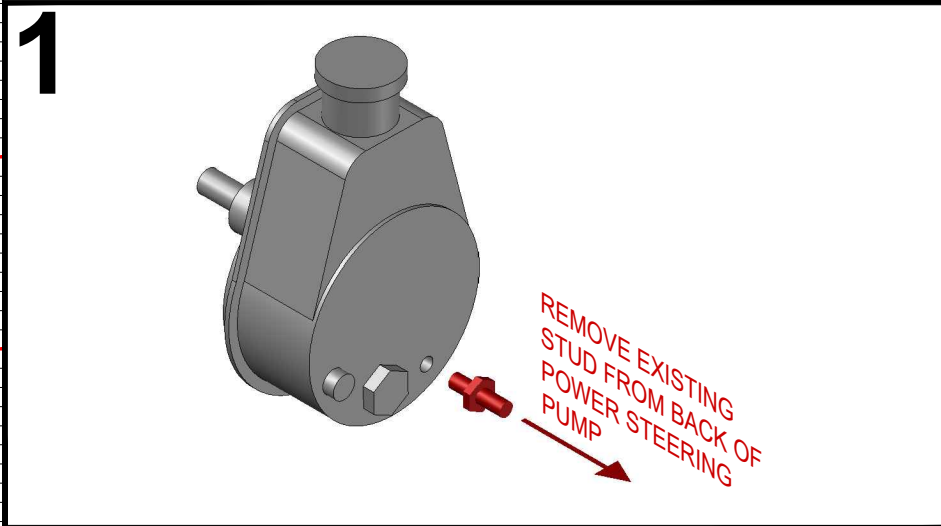

# 551360 SBC POWER STEERING WITH ELECTRIC WATER PUMP

Made in the USA  
with USA made materials,  
metric flange bolts, spacers,  
pulleys, & tensioners

Scan to visit our web site

www.ictbillet.com

Technical  
Support

www.ictbillet.com  
email: sales@ictbillet.com  
Phone: 316-300-0833

656729843604

**⚠ WARNING: Cancer and Reproductive Harm - www.P65Warnings.ca.gov**

**⚠ WARNING: Proposition 65 - This product can expose you to chemicals including lead, which is known to the State of California to cause cancer, birth defects, or other reproductive harm. For more information go to www.P65Warnings.ca.gov** **ALUMINUM** - Most of the aluminum alloys used today contain some level of lead, usually less than .1%. Lead is known to the state of California to cause cancer and reproductive harm. Most aluminum alloys are physiologically inert in their solid form, and the lead is contained within, however user-generated dust and/or fumes may pose a hazard if inhaled or ingested. Heating beyond a certain temperature may also provide avenues for exposure. **STEEL BOLTS** - Steel is an iron alloy with several metals including Nickel and Chromium. Both Nickel and Chromium are known to the State of California to cause cancer and reproductive harm, respectfully. This warning applies to stainless steels as well.