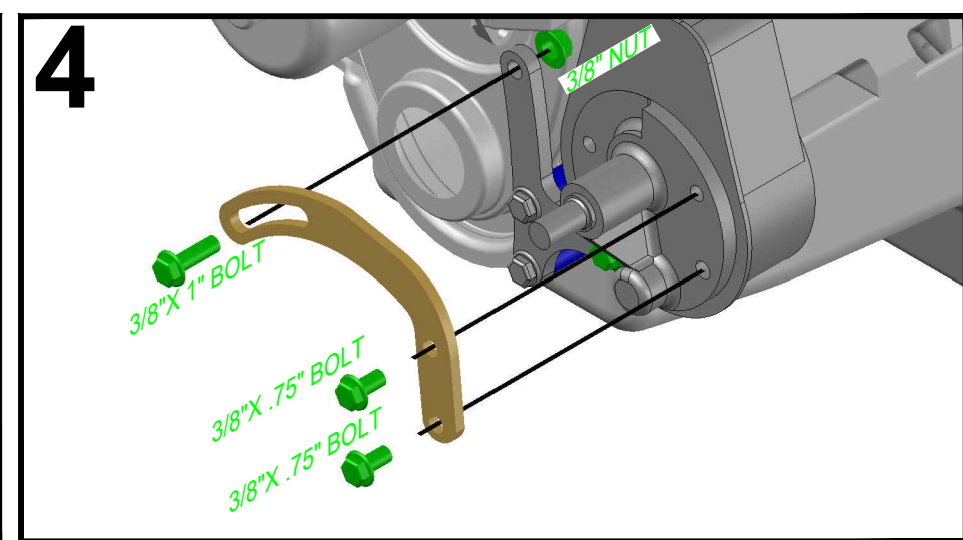

# 551360 SBC POWER STEERING WITH ELECTRIC WATER PUMP

Made in the USA  
with USA made materials,  
metric flange bolts, spacers,  
pulleys, & tensioners

Scan to visit our web site

www.ictbillet.com

Technical  
Support

www.ictbillet.com  
email: sales@ictbillet.com  
Phone: 316-300-0833

656729843604

**⚠ WARNING: Cancer and Reproductive Harm - www.P65Warnings.ca.gov**

**⚠ WARNING: Proposition 65 - This product can expose you to chemicals including lead, which is known to the State of California to cause cancer, birth defects, or other reproductive harm. For more information go to www.P65Warnings.ca.gov** **ALUMINUM** - Most of the aluminum alloys used today contain some level of lead, usually less than .1%. Lead is known to the state of California to cause cancer and reproductive harm. Most aluminum alloys are physiologically inert in their solid form, and the lead is contained within, however user-generated dust and/or fumes may pose a hazard if inhaled or ingested. Heating beyond a certain temperature may also provide avenues for exposure. **STEEL BOLTS** - Steel is an iron alloy with several metals including Nickel and Chromium. Both Nickel and Chromium are known to the State of California to cause cancer and reproductive harm, respectfully. This warning applies to stainless steels as well.