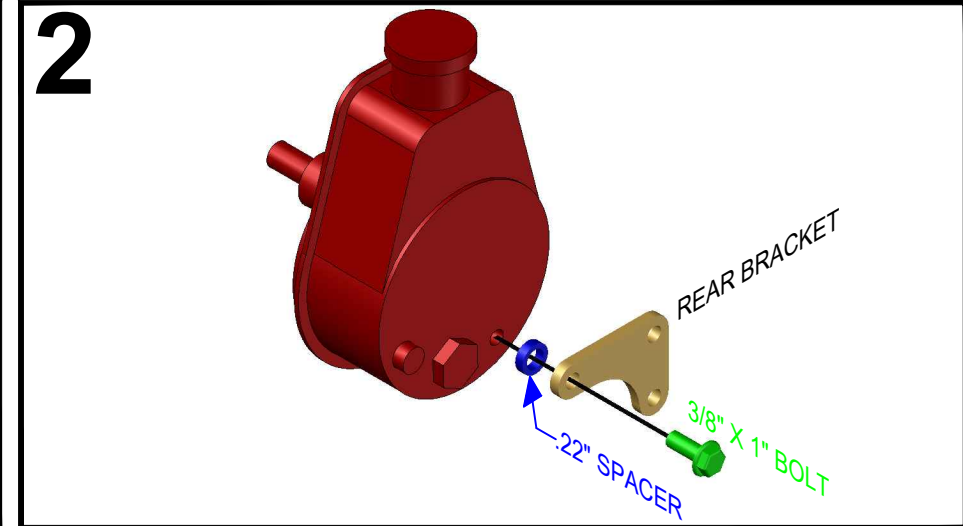

# 551360 SBC POWER STEERING WITH ELECTRIC WATER PUMP

Made in the USA  
with USA made materials,  
metric flange bolts, spacers,  
pulleys, & tensioners

Scan to visit our web site

www.ictbillet.com

Technical  
Support

www.ictbillet.com  
email: sales@ictbillet.com  
Phone: 316-300-0833

656729843604

**⚠ WARNING: Cancer and Reproductive Harm - www.P65Warnings.ca.gov**

**⚠ WARNING: Proposition 65 - This product can expose you to chemicals including lead, which is known to the State of California to cause cancer, birth defects, or other reproductive harm. For more information go to www.P65Warnings.ca.gov** **ALUMINUM** - Most of the aluminum alloys used today contain some level of lead, usually less than .1%. Lead is known to the state of California to cause cancer and reproductive harm. Most aluminum alloys are physiologically inert in their solid form, and the lead is contained within, however user-generated dust and/or fumes may pose a hazard if inhaled or ingested. Heating beyond a certain temperature may also provide avenues for exposure. **STEEL BOLTS** - Steel is an iron alloy with several metals including Nickel and Chromium. Both Nickel and Chromium are known to the State of California to cause cancer and reproductive harm, respectfully. This warning applies to stainless steels as well.