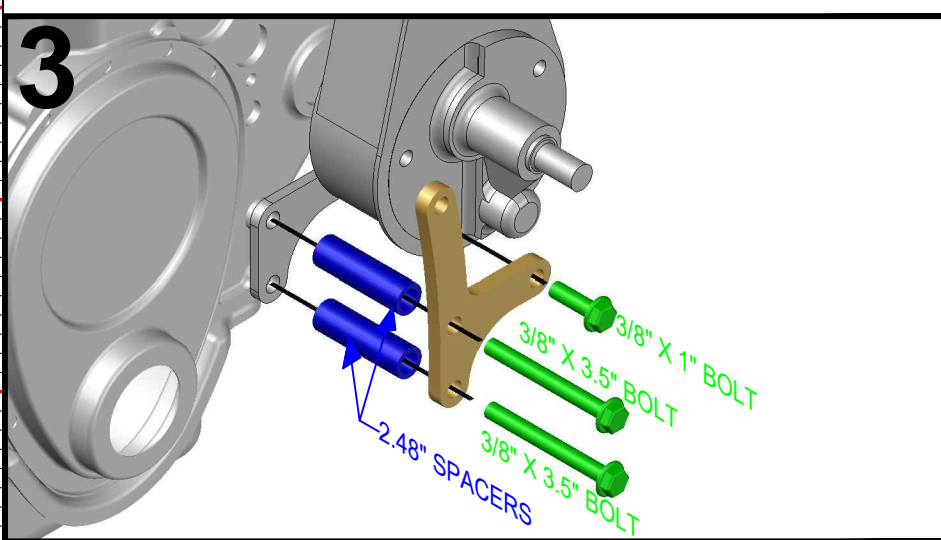

# 551360 SBC POWER STEERING WITH ELECTRIC WATER PUMP

Made in the USA  
with USA made materials,  
metric flange bolts, spacers,  
pulleys, & tensioners

Scan to visit our web site

www.ictbillet.com

Technical  
Support

www.ictbillet.com  
email: sales@ictbillet.com  
Phone: 316-300-0833

656729843604

**⚠ WARNING: Cancer and Reproductive Harm - www.P65Warnings.ca.gov**

**⚠ WARNING: Proposition 65 - This product can expose you to chemicals including lead, which is known to the State of California to cause cancer, birth defects, or other reproductive harm. For more information go to www.P65Warnings.ca.gov** **ALUMINUM** - Most of the aluminum alloys used today contain some level of lead, usually less than .1%. Lead is known to the state of California to cause cancer and reproductive harm. Most aluminum alloys are physiologically inert in their solid form, and the lead is contained within, however user-generated dust and/or fumes may pose a hazard if inhaled or ingested. Heating beyond a certain temperature may also provide avenues for exposure. **STEEL BOLTS** - Steel is an iron alloy with several metals including Nickel and Chromium. Both Nickel and Chromium are known to the State of California to cause cancer and reproductive harm, respectfully. This warning applies to stainless steels as well.