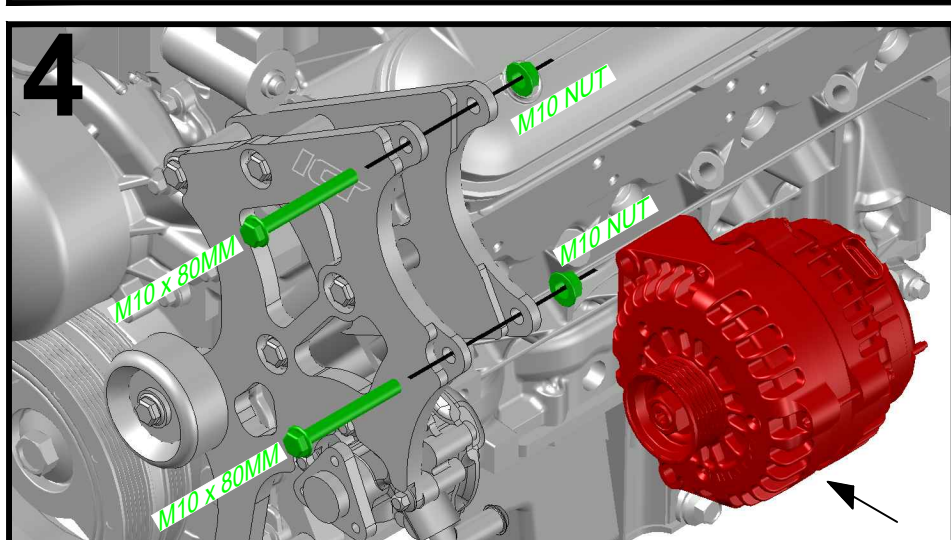

551796-1 Corvette LS BMW 330i E46 Swap Alternator and Power Steering Bracket Kit

Scan to visit our web site

Made in the USA
with USA made materials,
metric flange bolts, spacers,
pulleys, & tensioners

www.ictbillet.com

Technical
Support

www.ictbillet.com
email: sales@ictbillet.com
Phone: 316-300-0833

657814753396

⚠ WARNING: Cancer and Reproductive Harm - www.P65Warnings.ca.gov

⚠ WARNING: Proposition 65 - This product can expose you to chemicals including lead, which is known to the State of California to cause cancer, birth defects, or other reproductive harm. For more information go to www.P65Warnings.ca.gov **ALUMINUM** - Most of the aluminum alloys used today contain some level of lead, usually less than .1%. Lead is known to the state of California to cause cancer and reproductive harm. Most aluminum alloys are physiologically inert in their solid form, and the lead is contained within, however user-generated dust and/or fumes may pose a hazard if inhaled or ingested. Heating beyond a certain temperature may also provide avenues for exposure. **STEEL BOLTS** - Steel is an iron alloy with several metals including Nickel and Chromium. Both Nickel and Chromium are known to the State of California to cause cancer and reproductive harm, respectfully. This warning applies to stainless steels as well.